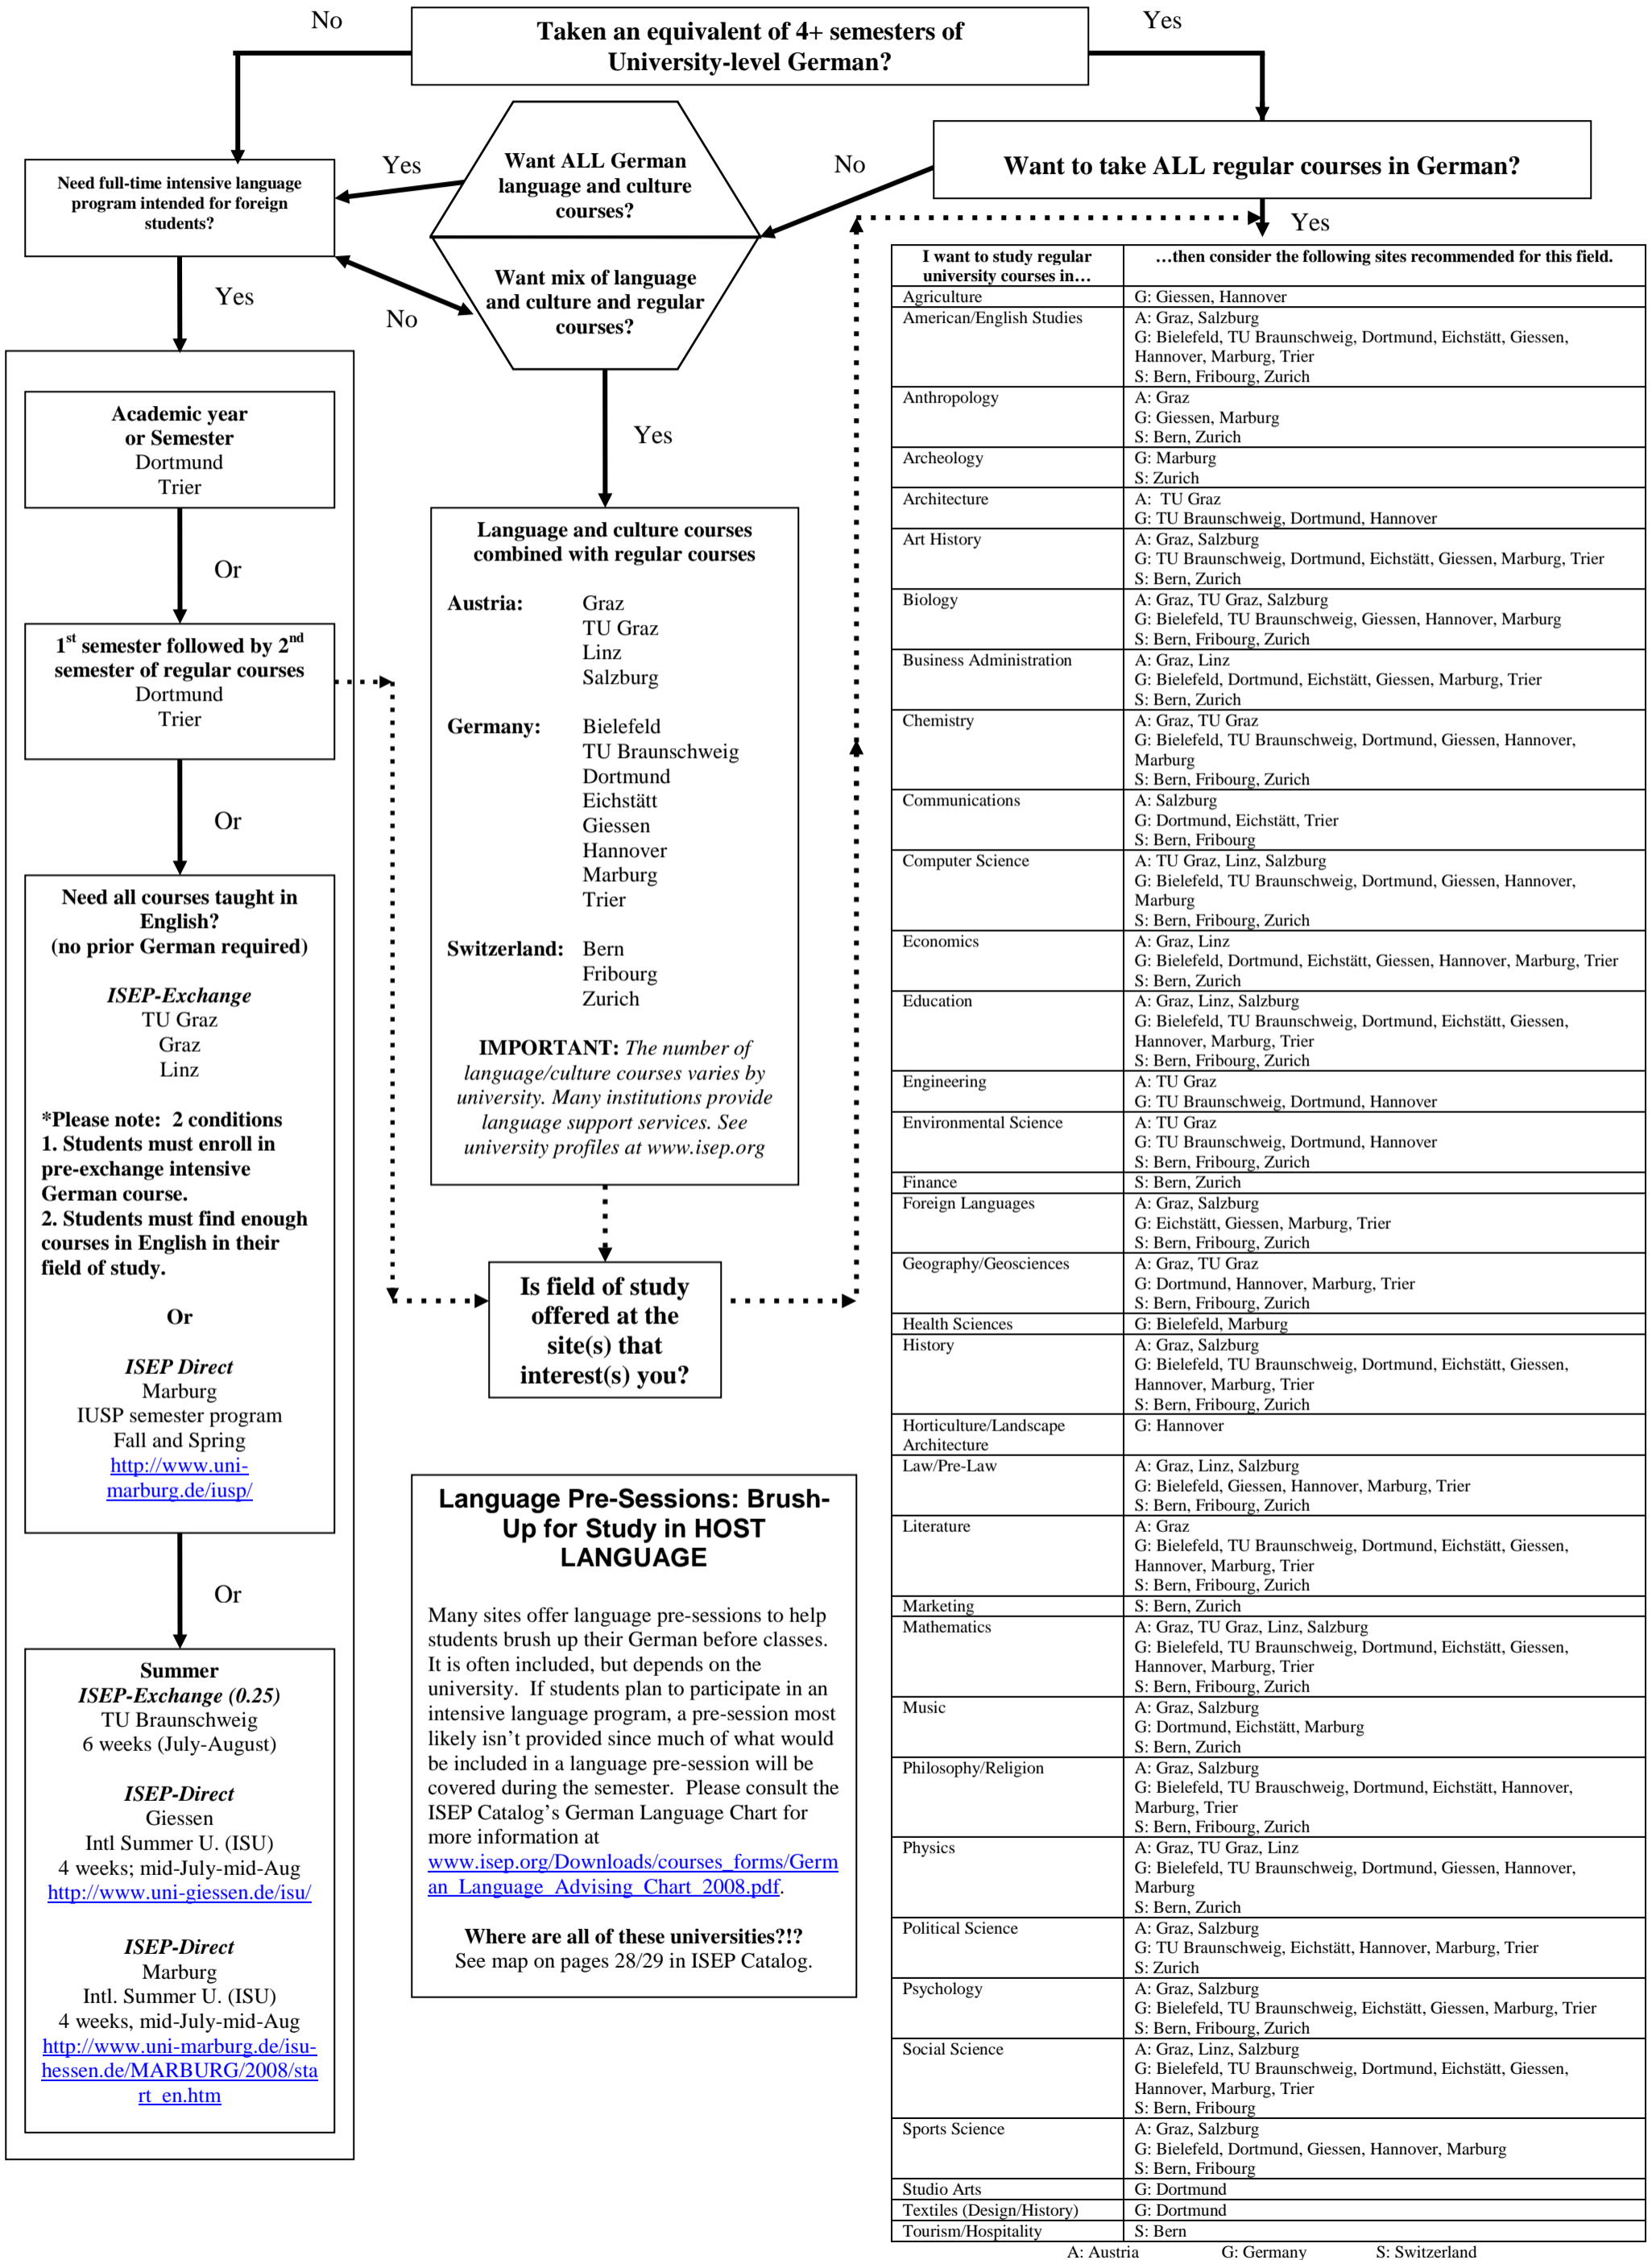

ISEP-Austria/Germany/Switzerland-at-a-Glance (US Students)

I want to study regular university courses in...	...then consider the following sites recommended for this field.
Agriculture	G: Giessen, Hannover
American/English Studies	A: Graz, Salzburg G: Bielefeld, TU Braunschweig, Dortmund, Eichstätt, Giessen, Hannover, Marburg, Trier S: Bern, Fribourg, Zurich
Anthropology	A: Graz G: Giessen, Marburg S: Bern, Zurich
Archeology	G: Marburg S: Zurich
Architecture	A: TU Graz G: TU Braunschweig, Dortmund, Hannover
Art History	A: Graz, Salzburg G: TU Braunschweig, Dortmund, Eichstätt, Giessen, Marburg, Trier S: Bern, Zurich
Biology	A: Graz, TU Graz, Salzburg G: Bielefeld, TU Braunschweig, Giessen, Hannover, Marburg S: Bern, Fribourg, Zurich
Business Administration	A: Graz, Linz G: Bielefeld, Dortmund, Eichstätt, Giessen, Marburg, Trier S: Bern, Zurich
Chemistry	A: Graz, TU Graz G: Bielefeld, TU Braunschweig, Dortmund, Giessen, Hannover, Marburg S: Bern, Fribourg, Zurich
Communications	A: Salzburg G: Dortmund, Eichstätt, Trier S: Bern, Fribourg
Computer Science	A: TU Graz, Linz, Salzburg G: Bielefeld, TU Braunschweig, Dortmund, Giessen, Hannover, Marburg S: Bern, Fribourg, Zurich
Economics	A: Graz, Linz G: Bielefeld, Dortmund, Eichstätt, Giessen, Hannover, Marburg, Trier S: Bern, Zurich
Education	A: Graz, Linz, Salzburg G: Bielefeld, TU Braunschweig, Dortmund, Eichstätt, Giessen, Hannover, Marburg, Trier S: Bern, Fribourg, Zurich
Engineering	A: TU Graz G: TU Braunschweig, Dortmund, Hannover
Environmental Science	A: TU Graz G: TU Braunschweig, Dortmund, Hannover S: Bern, Fribourg, Zurich
Finance	S: Bern, Zurich
Foreign Languages	A: Graz, Salzburg G: Eichstätt, Giessen, Marburg, Trier S: Bern, Fribourg, Zurich
Geography/Geosciences	A: Graz, TU Graz G: Dortmund, Hannover, Marburg, Trier S: Bern, Fribourg, Zurich
Health Sciences	G: Bielefeld, Marburg
History	A: Graz, Salzburg G: Bielefeld, TU Braunschweig, Dortmund, Eichstätt, Giessen, Hannover, Marburg, Trier S: Bern, Fribourg, Zurich
Horticulture/Landscape Architecture	G: Hannover
Law/Pre-Law	A: Graz, Linz, Salzburg G: Bielefeld, Giessen, Hannover, Marburg, Trier S: Bern, Fribourg, Zurich
Literature	A: Graz G: Bielefeld, TU Braunschweig, Dortmund, Eichstätt, Giessen, Hannover, Marburg, Trier S: Bern, Fribourg, Zurich
Marketing	S: Bern, Zurich
Mathematics	A: Graz, TU Graz, Linz, Salzburg G: Bielefeld, TU Braunschweig, Dortmund, Eichstätt, Giessen, Hannover, Marburg, Trier S: Bern, Fribourg, Zurich
Music	A: Graz, Salzburg G: Dortmund, Eichstätt, Marburg S: Bern, Zurich
Philosophy/Religion	A: Graz, Salzburg G: Bielefeld, TU Braunschweig, Dortmund, Eichstätt, Hannover, Marburg, Trier S: Bern, Fribourg, Zurich
Physics	A: Graz, TU Graz, Linz G: Bielefeld, TU Braunschweig, Dortmund, Giessen, Hannover, Marburg S: Bern, Zurich
Political Science	A: Graz, Salzburg G: TU Braunschweig, Eichstätt, Hannover, Marburg, Trier S: Zurich
Psychology	A: Graz, Salzburg G: Bielefeld, TU Braunschweig, Eichstätt, Giessen, Marburg, Trier S: Bern, Fribourg, Zurich
Social Science	A: Graz, Linz, Salzburg G: Bielefeld, TU Braunschweig, Dortmund, Eichstätt, Giessen, Hannover, Marburg, Trier S: Bern, Fribourg
Sports Science	A: Graz, Salzburg G: Bielefeld, Dortmund, Giessen, Hannover, Marburg S: Bern, Fribourg
Studio Arts	G: Dortmund
Textiles (Design/History)	G: Dortmund
Tourism/Hospitality	S: Bern