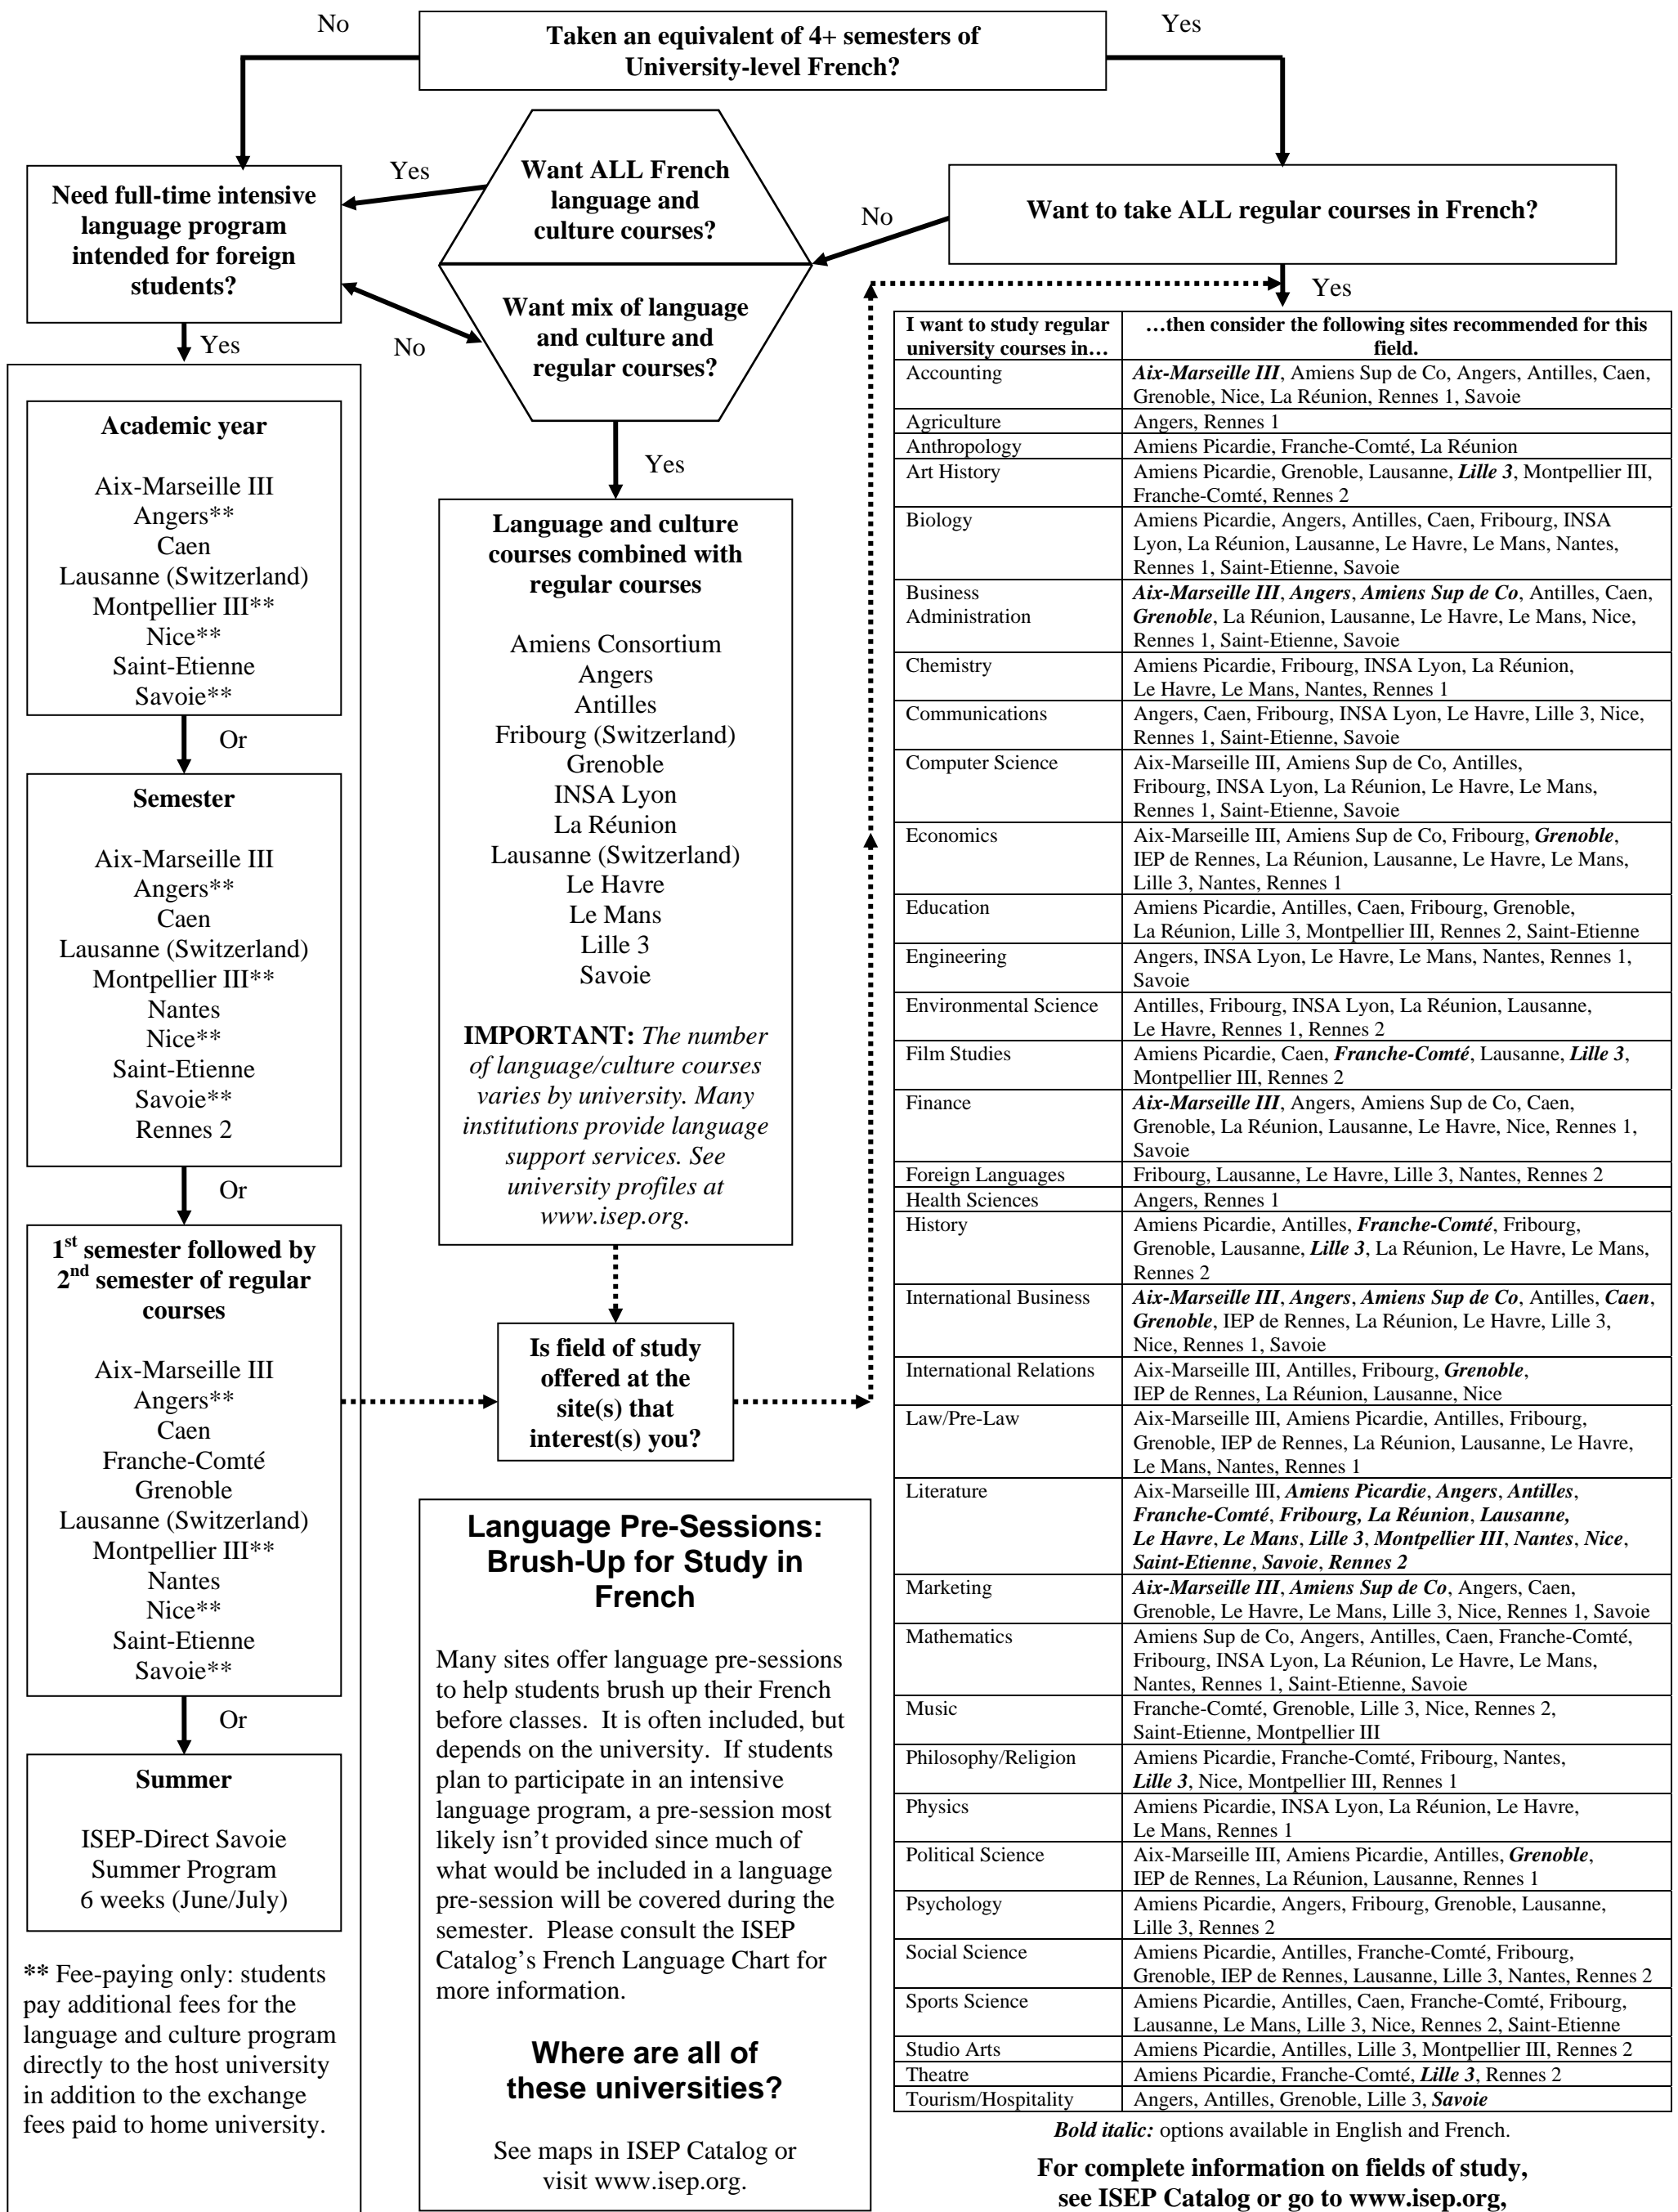

ISEP-French-at-a-Glance (US Students)

** Fee-paying only: students pay additional fees for the language and culture program directly to the host university in addition to the exchange fees paid to home university.