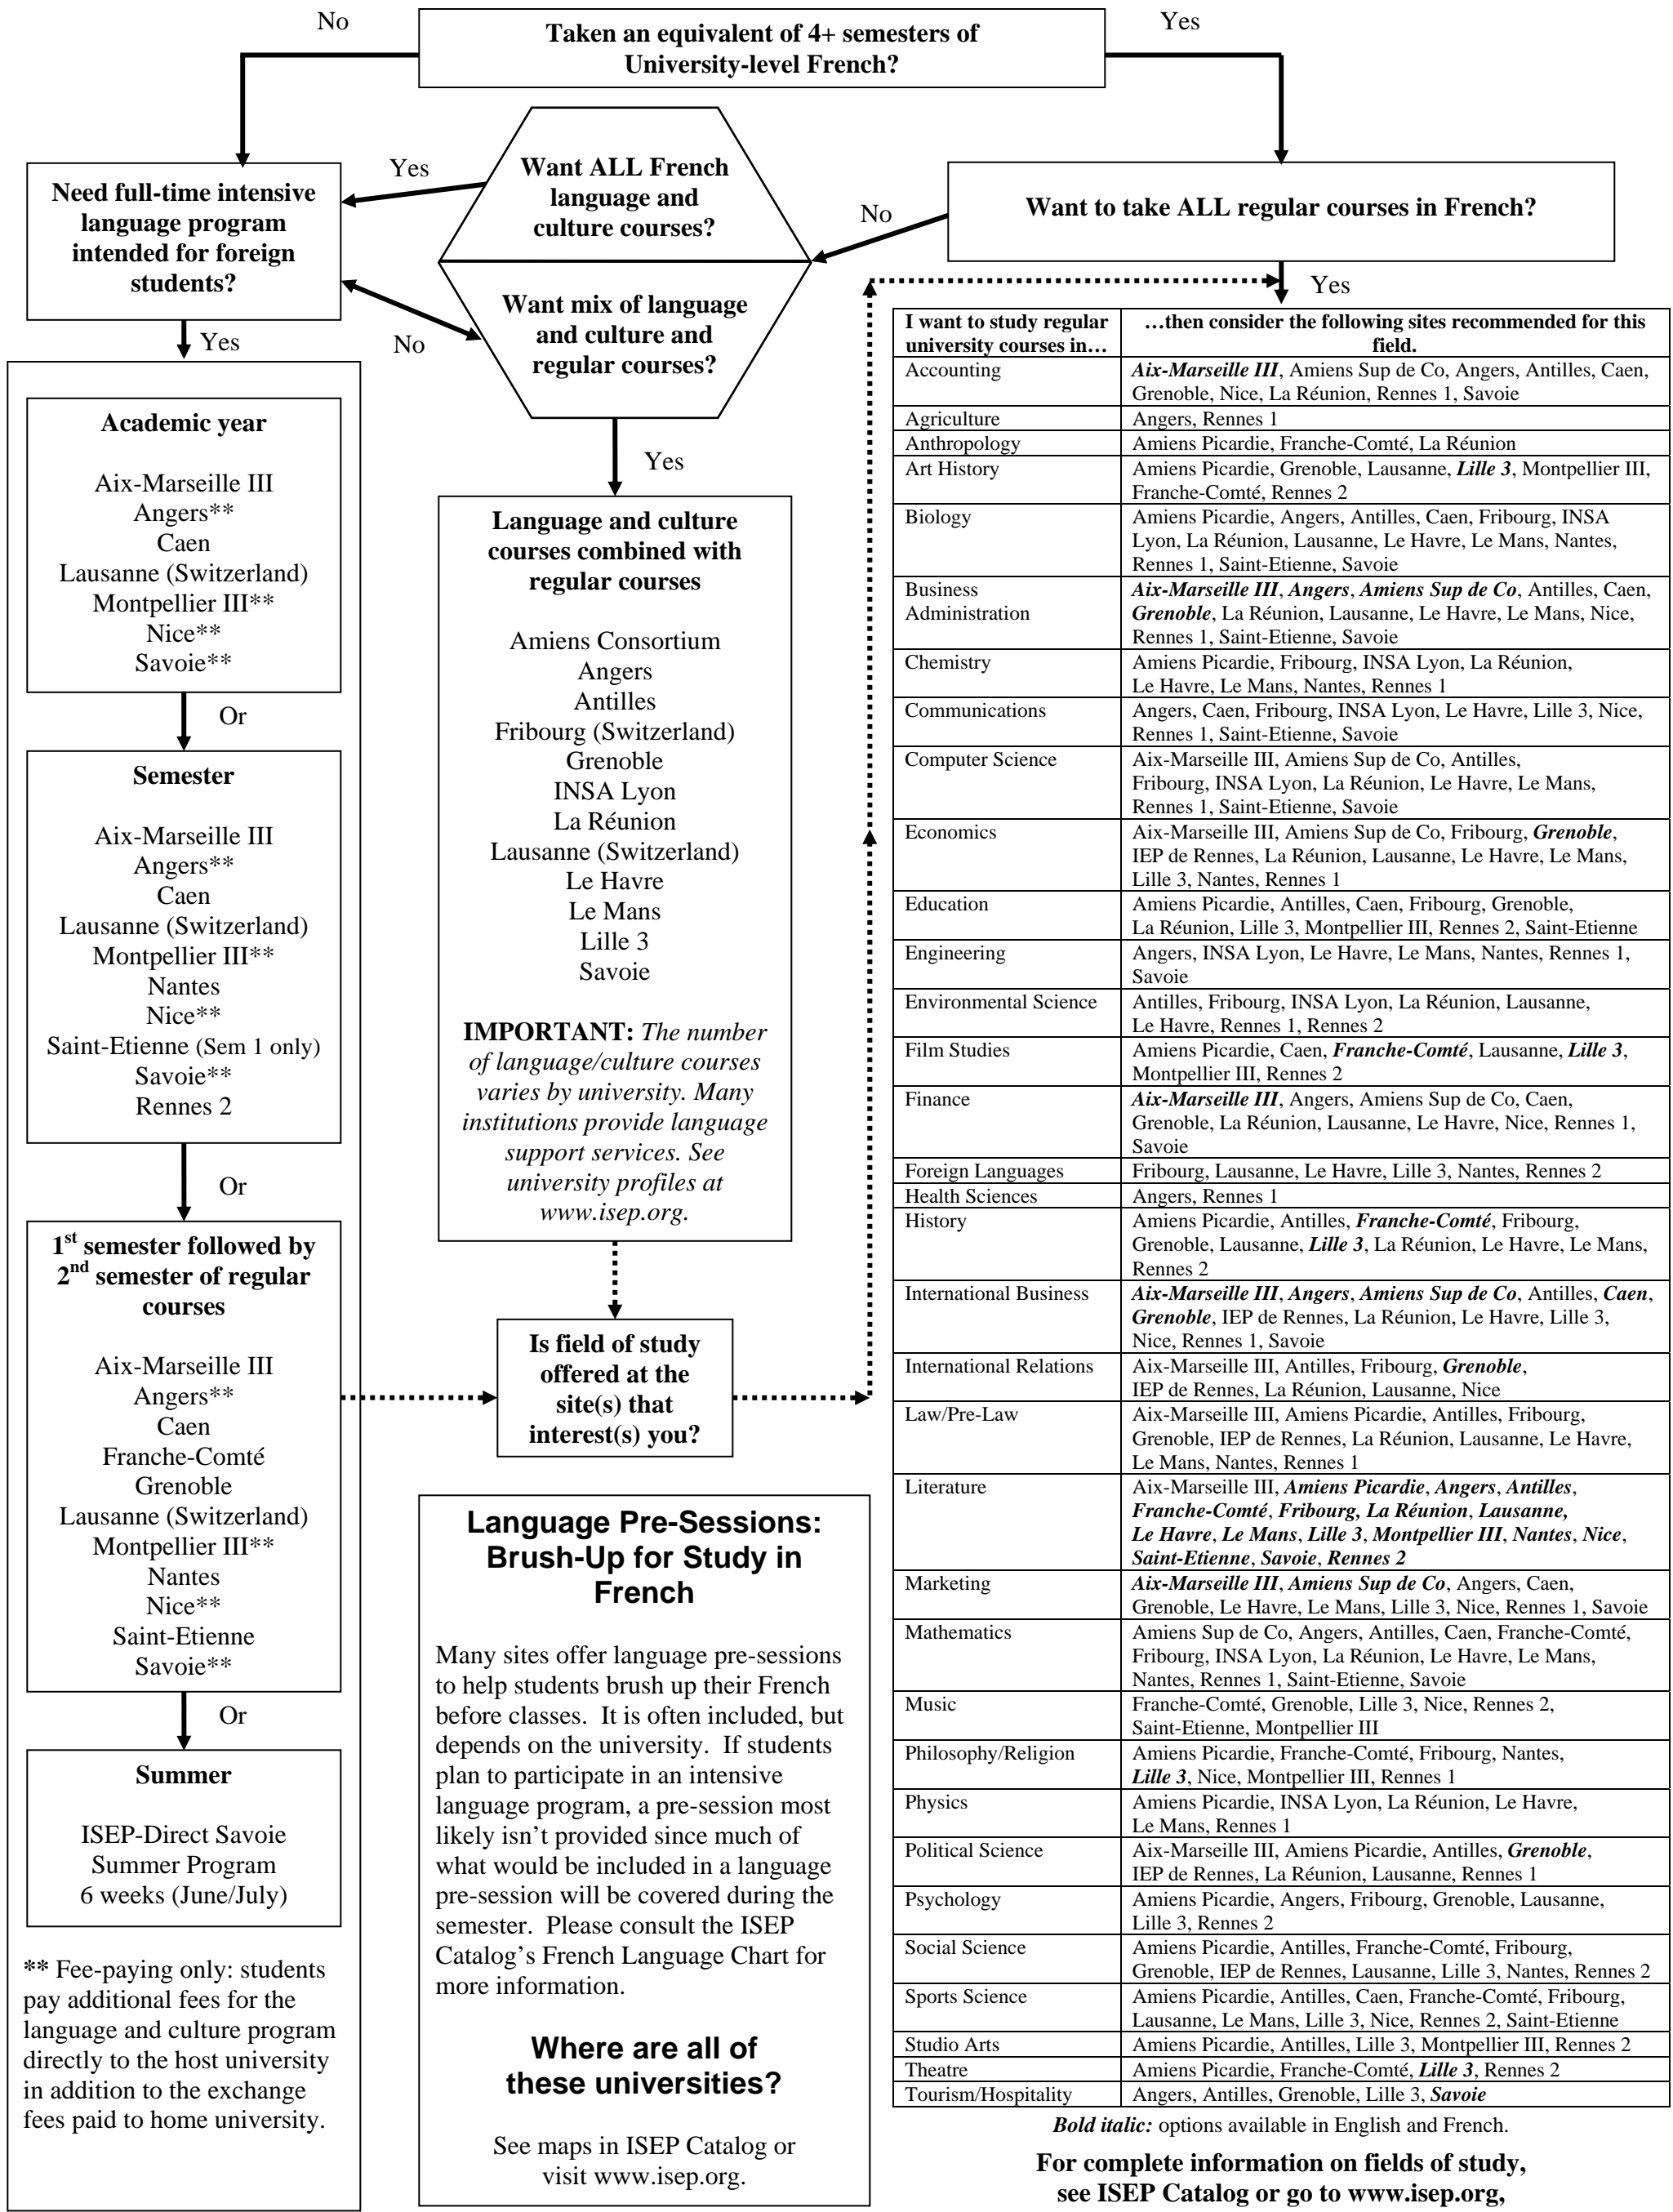

ISEP-French-at-a-Glance (US Students)

** Fee-paying only: students pay additional fees for the language and culture program directly to the host university in addition to the exchange fees paid to home university.