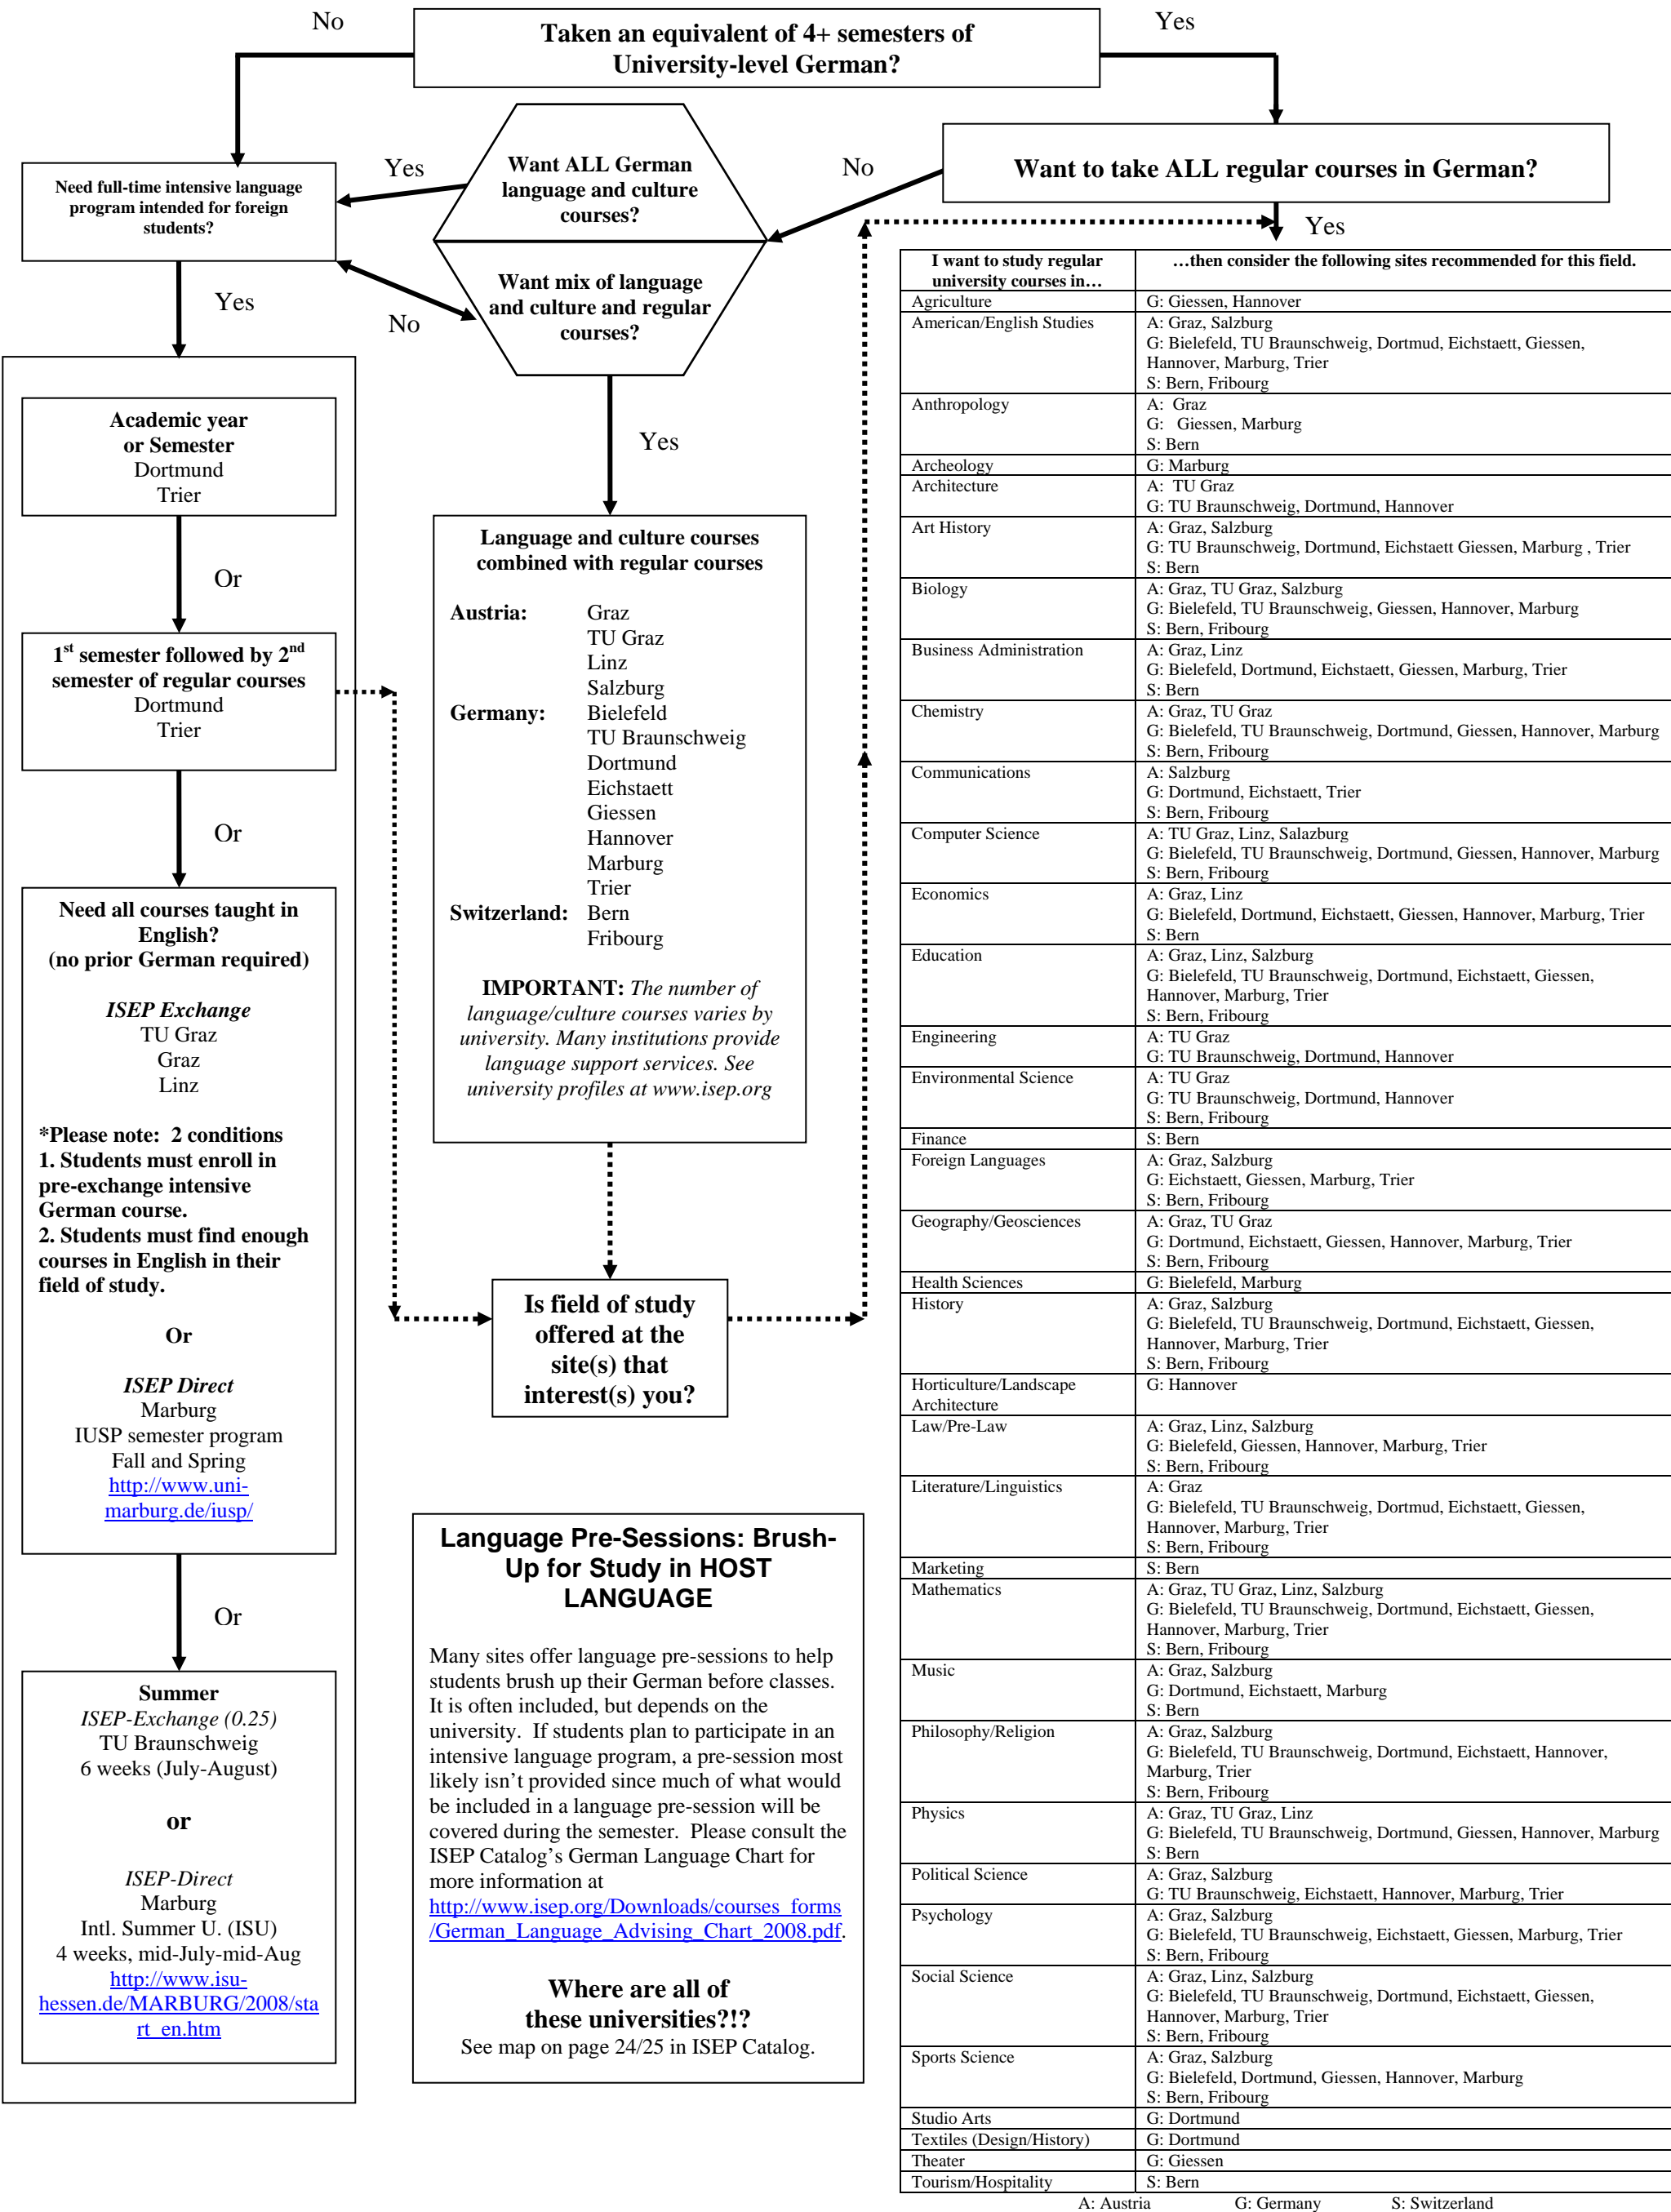

ISEP-Austria/Germany/Switzerland-at-a-Glance (US Students)

I want to study regular university courses in...	...then consider the following sites recommended for this field.
Agriculture	G: Giessen, Hannover
American/English Studies	A: Graz, Salzburg G: Bielefeld, TU Braunschweig, Dortmund, Eichstaett, Giessen, Hannover, Marburg, Trier S: Bern, Fribourg
Anthropology	A: Graz G: Giessen, Marburg S: Bern
Archeology	G: Marburg
Architecture	A: TU Graz G: TU Braunschweig, Dortmund, Hannover
Art History	A: Graz, Salzburg G: TU Braunschweig, Dortmund, Eichstaett, Giessen, Marburg, Trier S: Bern
Biology	A: Graz, TU Graz, Salzburg G: Bielefeld, TU Braunschweig, Giessen, Hannover, Marburg S: Bern, Fribourg
Business Administration	A: Graz, Linz G: Bielefeld, Dortmund, Eichstaett, Giessen, Marburg, Trier S: Bern
Chemistry	A: Graz, TU Graz G: Bielefeld, TU Braunschweig, Dortmund, Giessen, Hannover, Marburg S: Bern, Fribourg
Communications	A: Salzburg G: Dortmund, Eichstaett, Trier S: Bern, Fribourg
Computer Science	A: TU Graz, Linz, Salzburg G: Bielefeld, TU Braunschweig, Dortmund, Giessen, Hannover, Marburg S: Bern, Fribourg
Economics	A: Graz, Linz G: Bielefeld, Dortmund, Eichstaett, Giessen, Hannover, Marburg, Trier S: Bern
Education	A: Graz, Linz, Salzburg G: Bielefeld, TU Braunschweig, Dortmund, Eichstaett, Giessen, Hannover, Marburg, Trier S: Bern, Fribourg
Engineering	A: TU Graz G: TU Braunschweig, Dortmund, Hannover
Environmental Science	A: TU Graz G: TU Braunschweig, Dortmund, Hannover S: Bern, Fribourg
Finance	S: Bern
Foreign Languages	A: Graz, Salzburg G: Eichstaett, Giessen, Marburg, Trier S: Bern, Fribourg
Geography/Geosciences	A: Graz, TU Graz G: Dortmund, Eichstaett, Giessen, Hannover, Marburg, Trier S: Bern, Fribourg
Health Sciences	G: Bielefeld, Marburg
History	A: Graz, Salzburg G: Bielefeld, TU Braunschweig, Dortmund, Eichstaett, Giessen, Hannover, Marburg, Trier S: Bern, Fribourg
Horticulture/Landscape Architecture	G: Hannover
Law/Pre-Law	A: Graz, Linz, Salzburg G: Bielefeld, Giessen, Hannover, Marburg, Trier S: Bern, Fribourg
Literature/Linguistics	A: Graz G: Bielefeld, TU Braunschweig, Dortmund, Eichstaett, Giessen, Hannover, Marburg, Trier S: Bern, Fribourg
Marketing	S: Bern
Mathematics	A: Graz, TU Graz, Linz, Salzburg G: Bielefeld, TU Braunschweig, Dortmund, Eichstaett, Giessen, Hannover, Marburg, Trier S: Bern, Fribourg
Music	A: Graz, Salzburg G: Dortmund, Eichstaett, Marburg S: Bern
Philosophy/Religion	A: Graz, Salzburg G: Bielefeld, TU Braunschweig, Dortmund, Eichstaett, Hannover, Marburg, Trier S: Bern, Fribourg
Physics	A: Graz, TU Graz, Linz G: Bielefeld, TU Braunschweig, Dortmund, Giessen, Hannover, Marburg S: Bern
Political Science	A: Graz, Salzburg G: TU Braunschweig, Eichstaett, Hannover, Marburg, Trier
Psychology	A: Graz, Salzburg G: Bielefeld, TU Braunschweig, Eichstaett, Giessen, Marburg, Trier S: Bern, Fribourg
Social Science	A: Graz, Linz, Salzburg G: Bielefeld, TU Braunschweig, Dortmund, Eichstaett, Giessen, Hannover, Marburg, Trier S: Bern, Fribourg
Sports Science	A: Graz, Salzburg G: Bielefeld, Dortmund, Giessen, Hannover, Marburg S: Bern, Fribourg
Studio Arts	G: Dortmund
Textiles (Design/History)	G: Dortmund
Theater	G: Giessen
Tourism/Hospitality	S: Bern